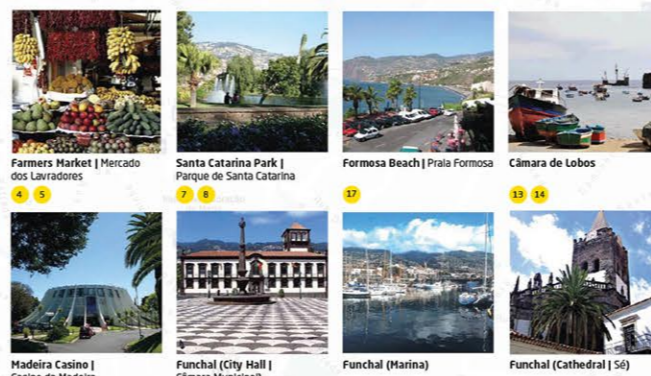

SCAN THE DIGITAL BROCHURE

**TOUR STOPS | PARAGENS**

**2 in 1**  
**FUNCHAL + CÂMARA DE LOBOS TOUR**

- 1 Avenida do Mar (Funchal Marina) Terminal
- 2 Funchal City Gates / Touristic Docks / Cathedral
- 3 Old Town and Cable Car
- 4 Farmer's Market
- 5 Bortal Embroidery Factory / Farmer's Market
- 6 City Hall / "Colégio Church"
- 7 Rotunda do Infante
- 8 Casino / Madeira President's House
- 9 Quinta Magnolia Gardens
- 10 Funchal Bay Panoramic Viewpoint
- 11 São Martinho Chapel and Cemetery
- 12 Pico dos Barcelos Viewpoint
- 13 Câmara de Lobos North
- 14 Câmara de Lobos South - CABO GIRÃO TOUR
- 15 Promenade to Funchal
- 16 Orca Praia Hotel / Old Road to Câmara de Lobos
- 17 Angel Roundabout / Formosa Beach
- 18 Hotel Golden Residence
- 19 Docca do Cavacas / Promenade
- 20 Forum Shopping Centre
- 21 Prestana Promenade Hotel / Panoramic Gardens
- 22 Lido Promenade and Gardens
- 23 Yellow Bus Office / Porto Mare Hotel
- 24 Lido
- 25 Cliff Bay Hotel
- 26 Belmont Reid's Palace Hotel
- 27 Carlton Hotel / Savoy Hotels
- 28 S. José Fortress Viewpoint / Shore excursion drop-off

**3 in 1**  
**CABO GIRÃO TOUR**

- 1 Câmara de Lobos South
- 2 Cabo Girão (Europe's Highest Cliff)

**DISCOVER THE BEST OF MADEIRA**  
 DESCUBRA O MELHOR DA MADEIRA

**Exclusive offers**  
**Only the best, for the best**  
 Ofertas exclusivas  
 O melhor, para os melhores